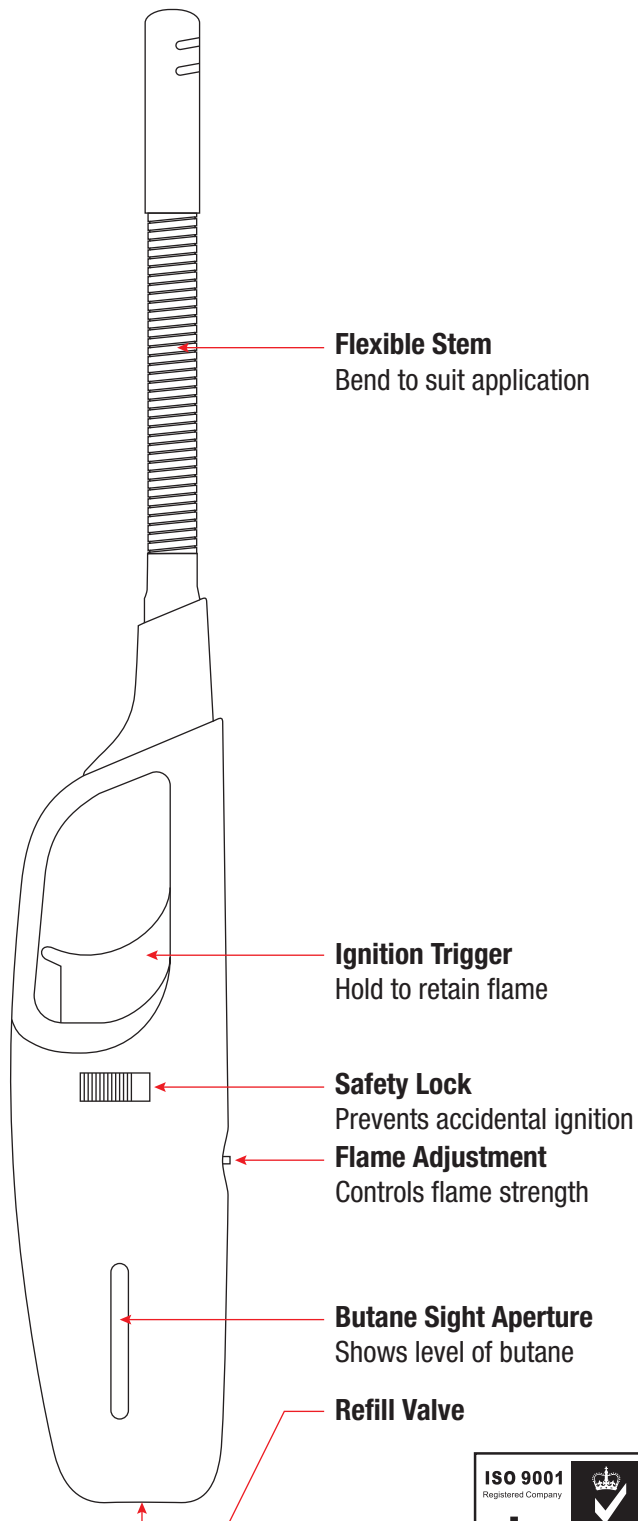

FLEXIBLE LIGHTER

⚠ IMPORTANT SAFETY INFORMATION

THIS PRODUCT USES EXTREMELY FLAMMABLE GAS AND IS VERY DANGEROUS IF NOT USED CORRECTLY. PLEASE READ THESE INSTRUCTIONS CAREFULLY AND KEEP THEM FOR FUTURE REFERENCE.

IGNITION

- Slide the Flame Adjustment switch to the right for maximum gas.
- Slide the Safety Lock to the right to unlock.
- Press and hold the Ignition Trigger to ignite the gas. The flame will remain on until the Ignition Trigger is released.
- Adjust the flame as required using the Flame Adjustment wheel.

CAUTION: the tip may become very hot. Keep young children away from the torch.

AFTER USE

- Slide the Safety Lock to the left to lock the torch.

KEEP THESE INSTRUCTIONS