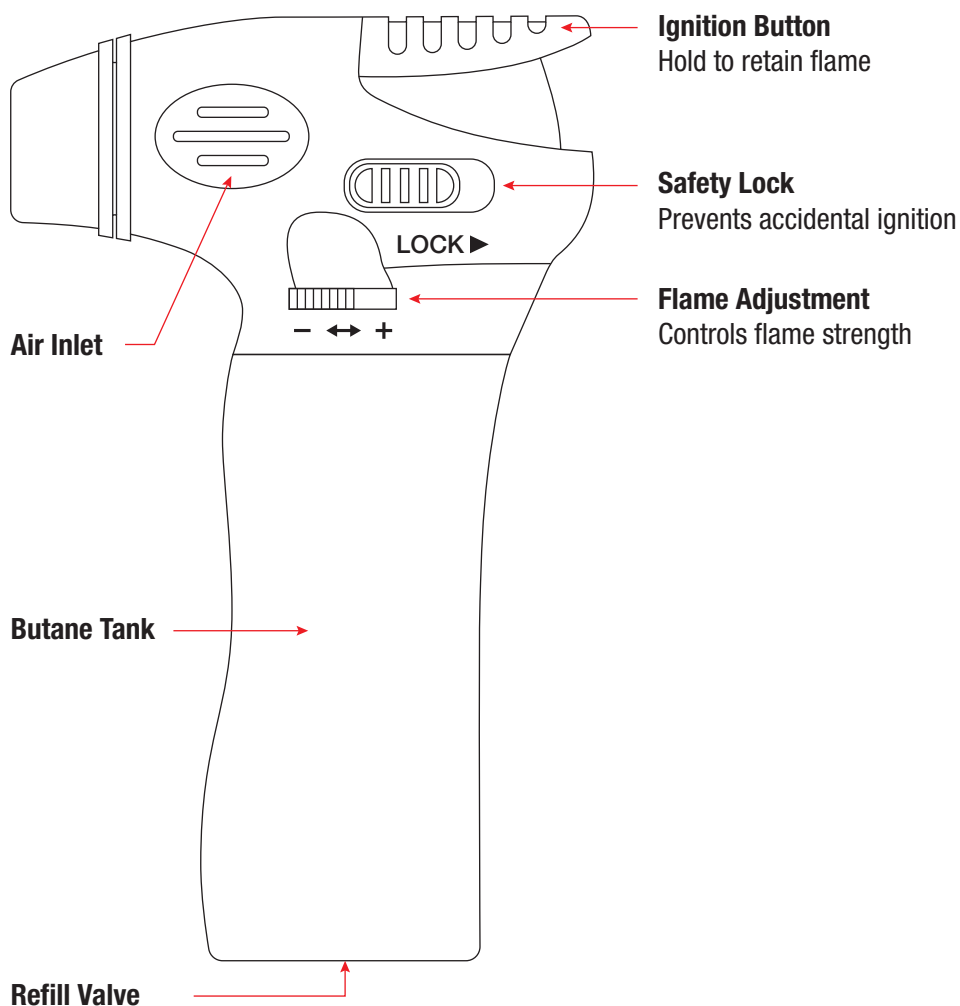

⚠ IMPORTANT SAFETY INFORMATION

THIS PRODUCT USES EXTREMELY FLAMMABLE GAS AND IS VERY DANGEROUS IF NOT USED CORRECTLY. PLEASE READ THESE INSTRUCTIONS CAREFULLY AND KEEP THEM FOR FUTURE REFERENCE.

IGNITION

- Slide the Flame Adjustment switch to the right for maximum gas.
- Slide the Safety Lock to the left to unlock.
- Press and hold the Ignition Button to ignite the gas. The flame will remain on until the Ignition Button is released.
- Adjust the flame as required using the Flame Adjustment slide.

CAUTION: the tip may become very hot. Keep young children away from the torch.

AFTER USE

- Slide the Safety Lock to the right to lock the torch.

KEEP THESE INSTRUCTIONS